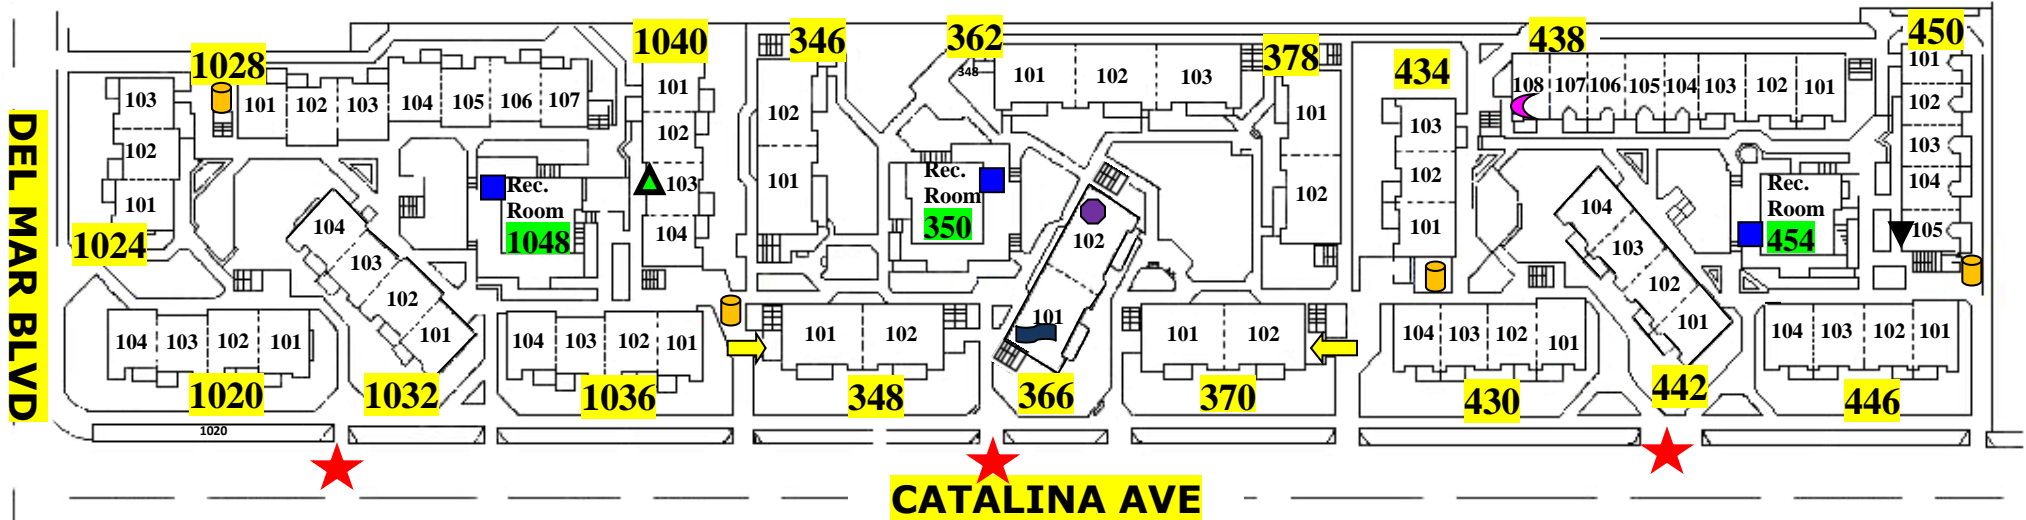

CATALINA PROPERTY MAP

Catalina North

Catalina Central

Catalina South

CATALINA APARTMENTS – GRADUATE STUDENT HOUSING

- | | | | |
|---|--|---|---|
|  | Residential Life Coordinator
366 #101 |  | 2 nd & 3 rd floors not shown on map |
|  | Apartment Manager
366 #102 |  | Rec Room - Laundry and Mailboxes |
|  | Resident Associate
1040 #103 |  | Trash Dumpsters |
|  | Resident Associate
438 #108 |  | Recycling Center |
|  | Resident Associate
450 #105 |  | Catalina Evacuation Areas |